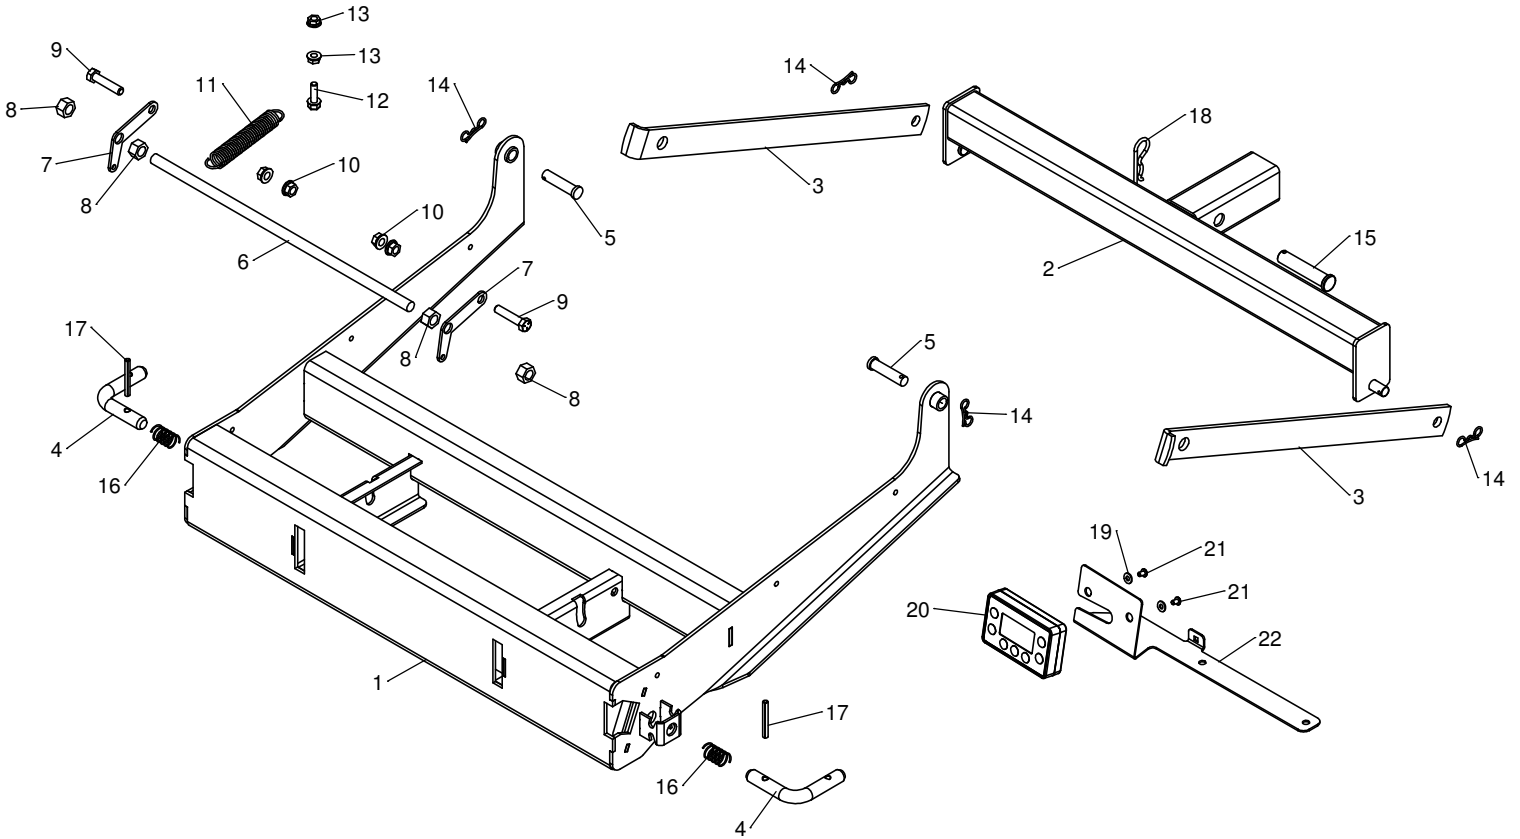

LP69908 Gator Attachment Mount Hitch (835/865)

#	Part #	Description	Qty
1	ST50377	Spreader Mount Frame	1
2	ST50282	Hitch WA	1
3	ST50286	Support Link	2
4	ST50359	Locking Pin 5/8" dia S.S	2
5	ST50372	1/2" x 2" Clevis Pin	2
6	ST43296	1/2" Thread Rod x 17"	1
7	ST50298	Latch Side	2
8	ST65034	1/2" Nut	4
9	ST65166	3/8" x 1-3/4" Hex Bolt	2
10	ST65012	3/8 Flange Nut	4
11	ST50223	Spring	1
12	ST65014	5/16 x 1 Flange Bolt	1

#	Part #	Description	Qty
13	ST65008	5/16 Flange Nut	2
14	ST50237	Bowtie Clip 1/2"	4
15	ST50373	Clevis Pin \varnothing 5/8" x 3"	1
16	ST50360	Spring	2
17	ST50358	Roll pin 1/4" x 2"	2
18	ST43469	Spring Cotter Pin	1
19	ST65199	M5 Flat Washer	2
20	ST48613	User Interface	1
21	ST65275	M5x8 Button-Head Screw	2
22	ST50956	Display Bracket	1
-	ST50937	Display Harness	1
-	ST50938	Harness, Power Extension	1